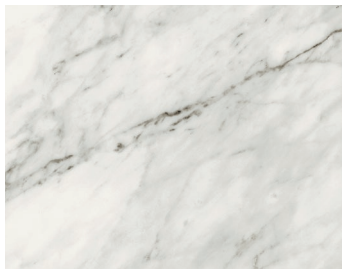

TRIOLOGY CARRARA CLASSIC