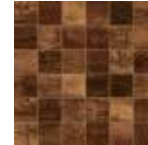

redeem

PRODUCT SHEET

WOOD LOOK

THICKNESS $\frac{3}{8}$ 9 mm

FINISH MATTE

 V4 SUBSTANTIAL VARIATION

  Compliant with standards ANSI A137.1-2012

Enjoy the character of reclaimed wood in an extremely durable tile. Redeem is handcrafted to deliver the truest personality and rustic effect. The worn surface looks even more authentic by virtue of the strong shades and realistic details. Wood grain, knots, and varying colors and patterns convey a vintage vibe.

SIZES

7^{3/4}" x 39^{3/8}" - 20x100 cm

COLORS

REDEEM WAX

REDEEM GOLD

REDEEM BOURBON

REDEEM ASH

MOSAICS & DECORS

REDEEM WAX MOSAIC
11^{3/4}" x 11^{3/4}" - 30x30 cm
(Mosaic 2"x2")

REDEEM GOLD MOSAIC
11^{3/4}" x 11^{3/4}" - 30x30 cm
(Mosaic 2"x2")

REDEEM BOURBON MOSAIC
11^{3/4}" x 11^{3/4}" - 30x30 cm
(Mosaic 2"x2")