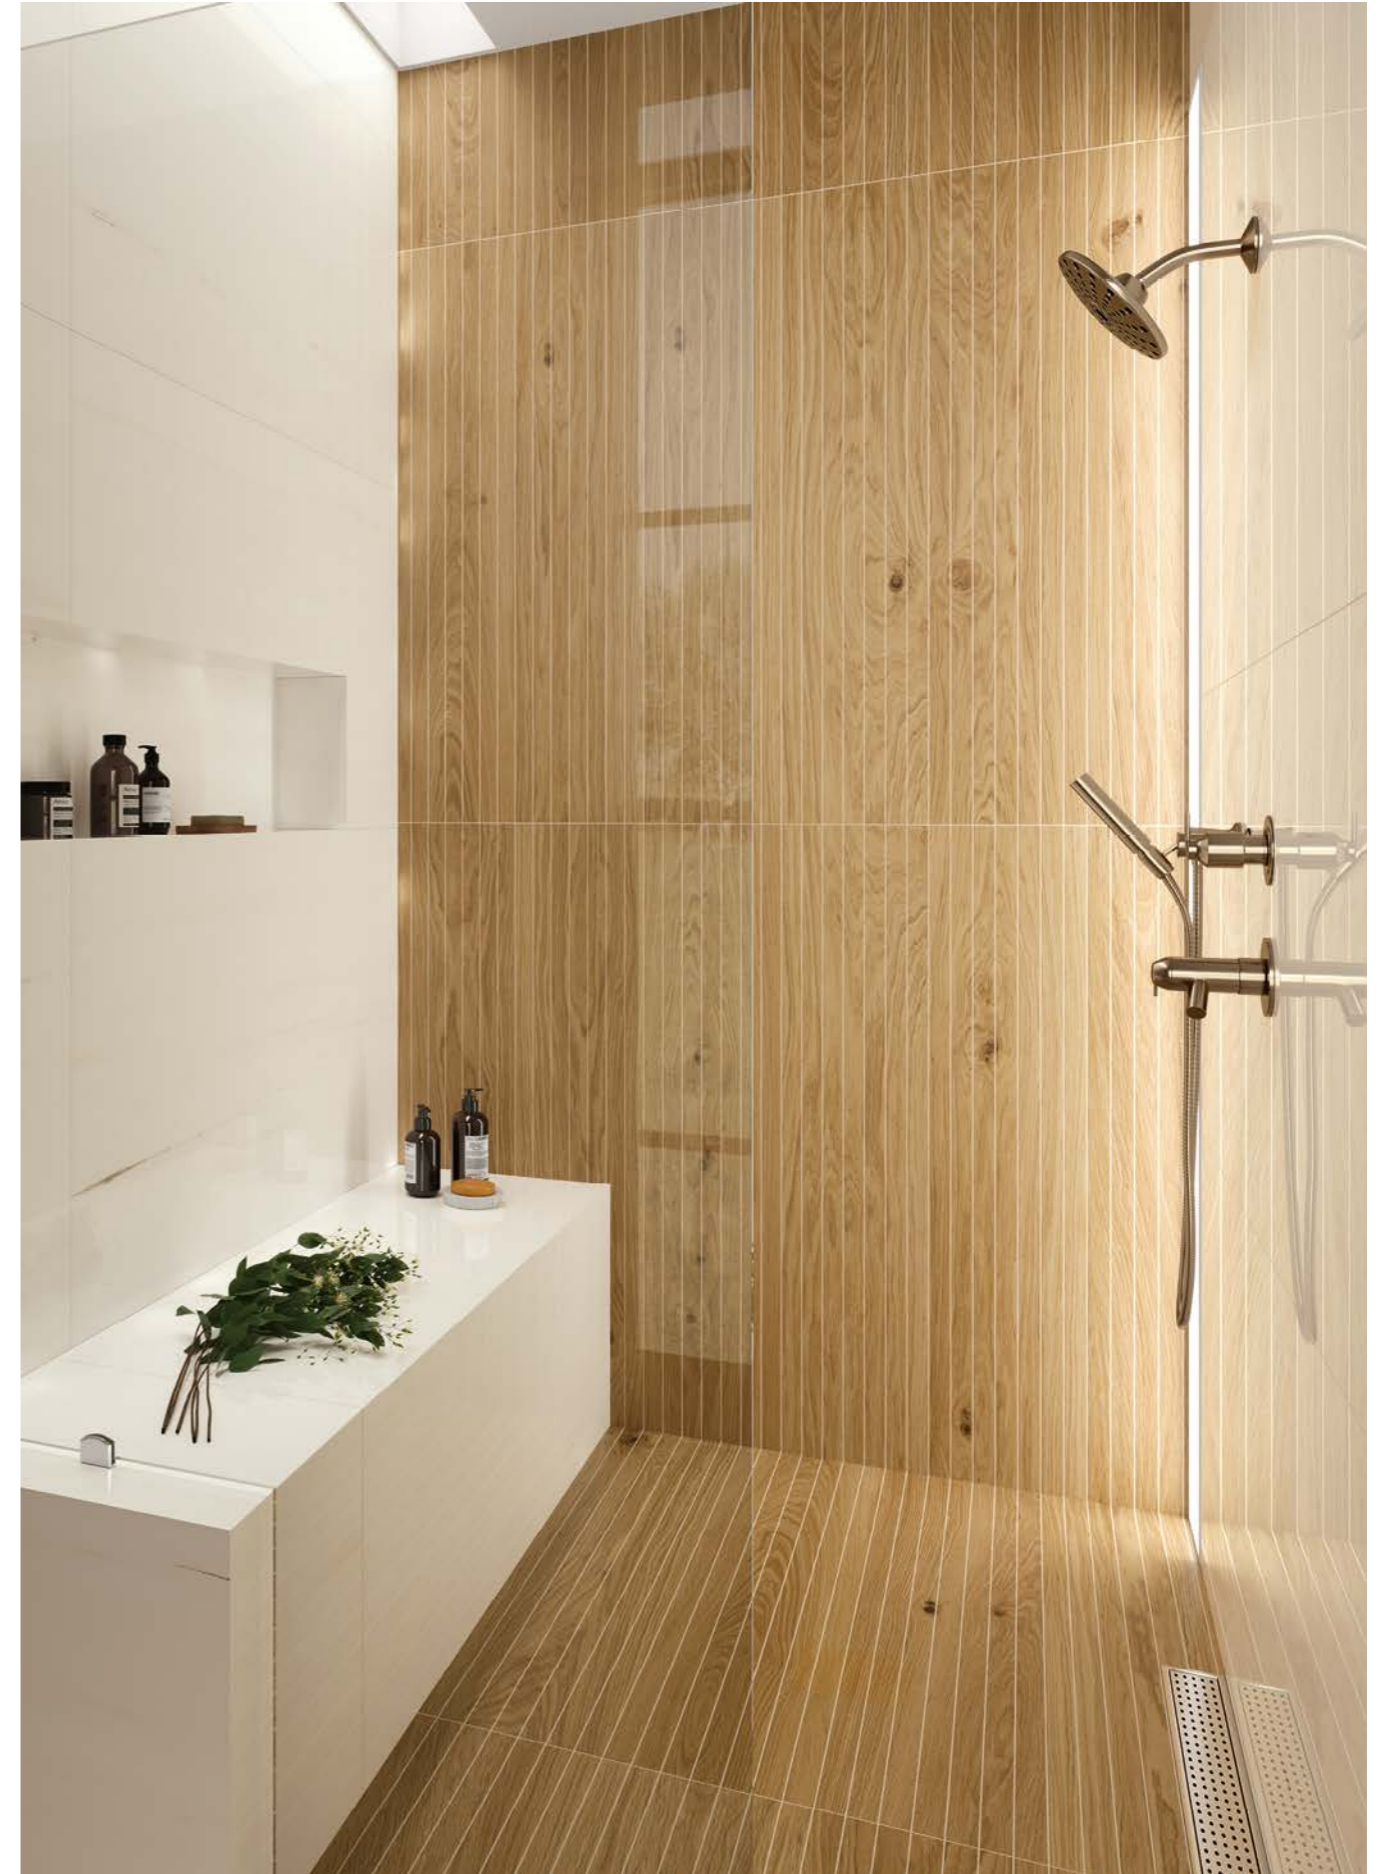

FLOOR
Memory Oak Ash
7³/₄"x39³/₈"

FIREPLACE
Beyond Calacatta Black
23⁵/₈"x47¹/₄"

right page

FLOOR
Memory Oak Caramel Spa
7³/₄"x39³/₈"

WALL
Memory Oak Caramel Spa
7³/₄"x39³/₈"

Beyond Dolomite Warm White
Polished
23⁵/₈"x47¹/₄"

Memory Oak

Porcelain tiles

MATTE

Floor

Wall

7 3/4" x 39 3/8"

RECTIFIED

± 9 mm